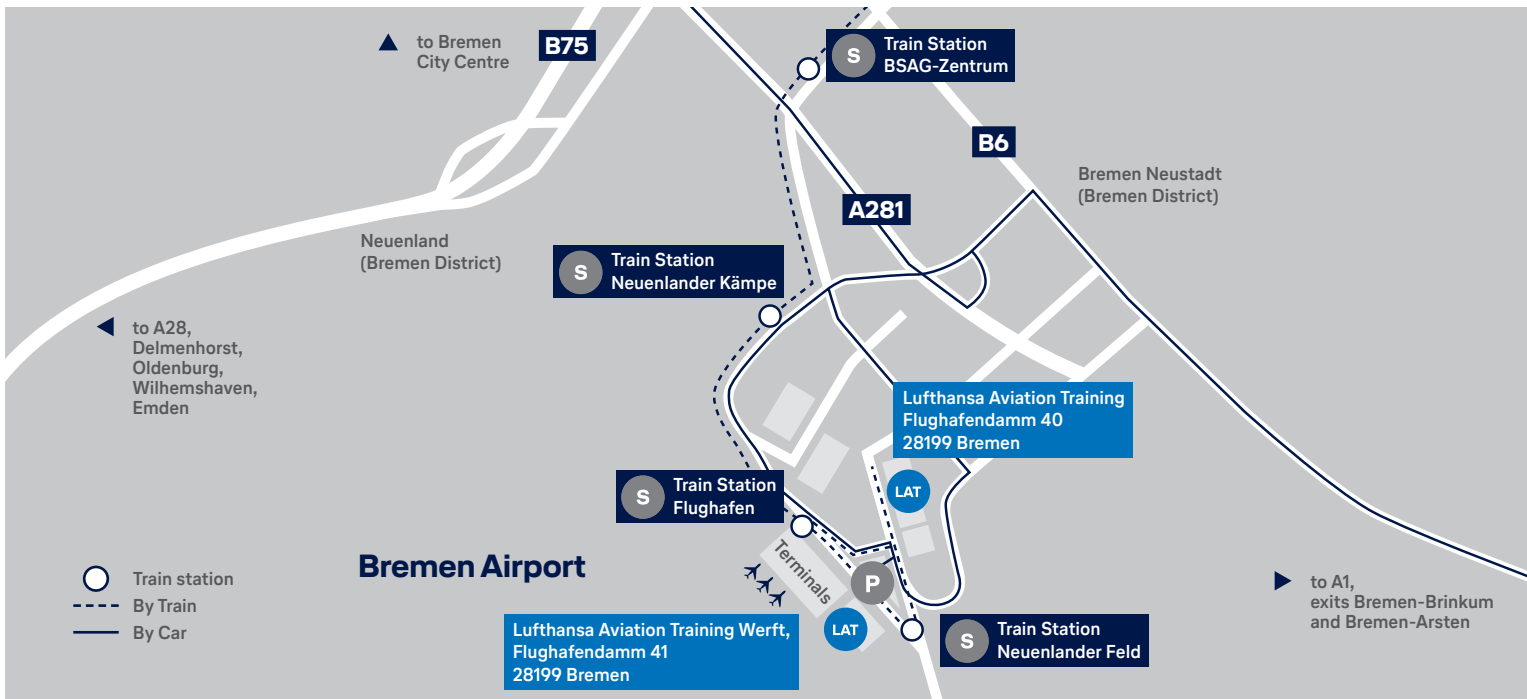

# YOUR **TRAINING** GUIDE

Bremen

**Lufthansa**  
**Aviation Training**

Home of Training Excellence

## LUFTHANSA AVIATION TRAINING CENTER

The Lufthansa Aviation Training Center Bremen is located near the Bremen Airport.

Lufthansa Aviation Training Bremen GmbH  
Verkehrsfliegerschule  
Post Office Box 28 61 36  
28361 Bremen  
Germany