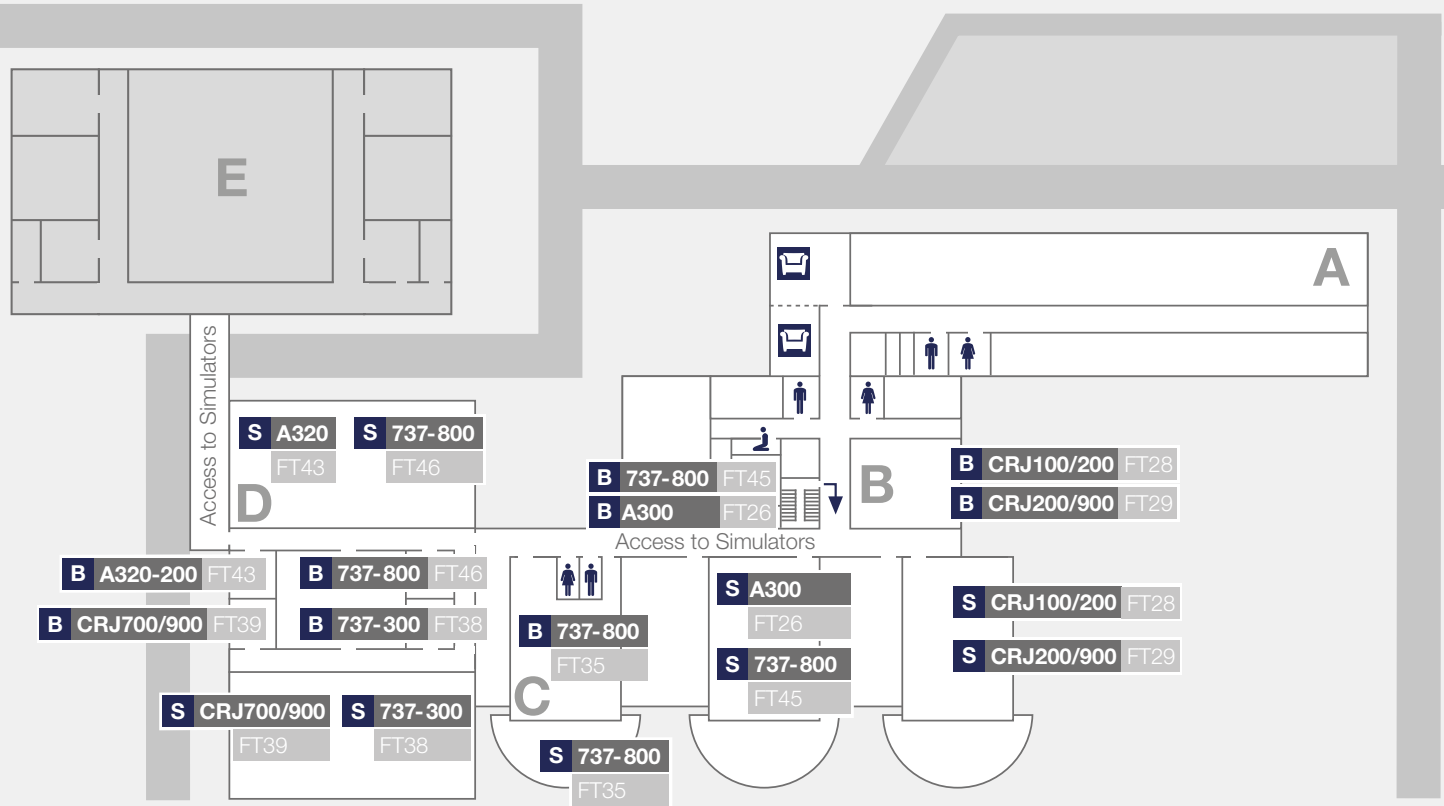

You can reach all simulators via the galleries on the First Floor.

- **S** Full-Flight Simulator
- **B** Briefing Room
- Break Room
- Prayer Room
- Restroom