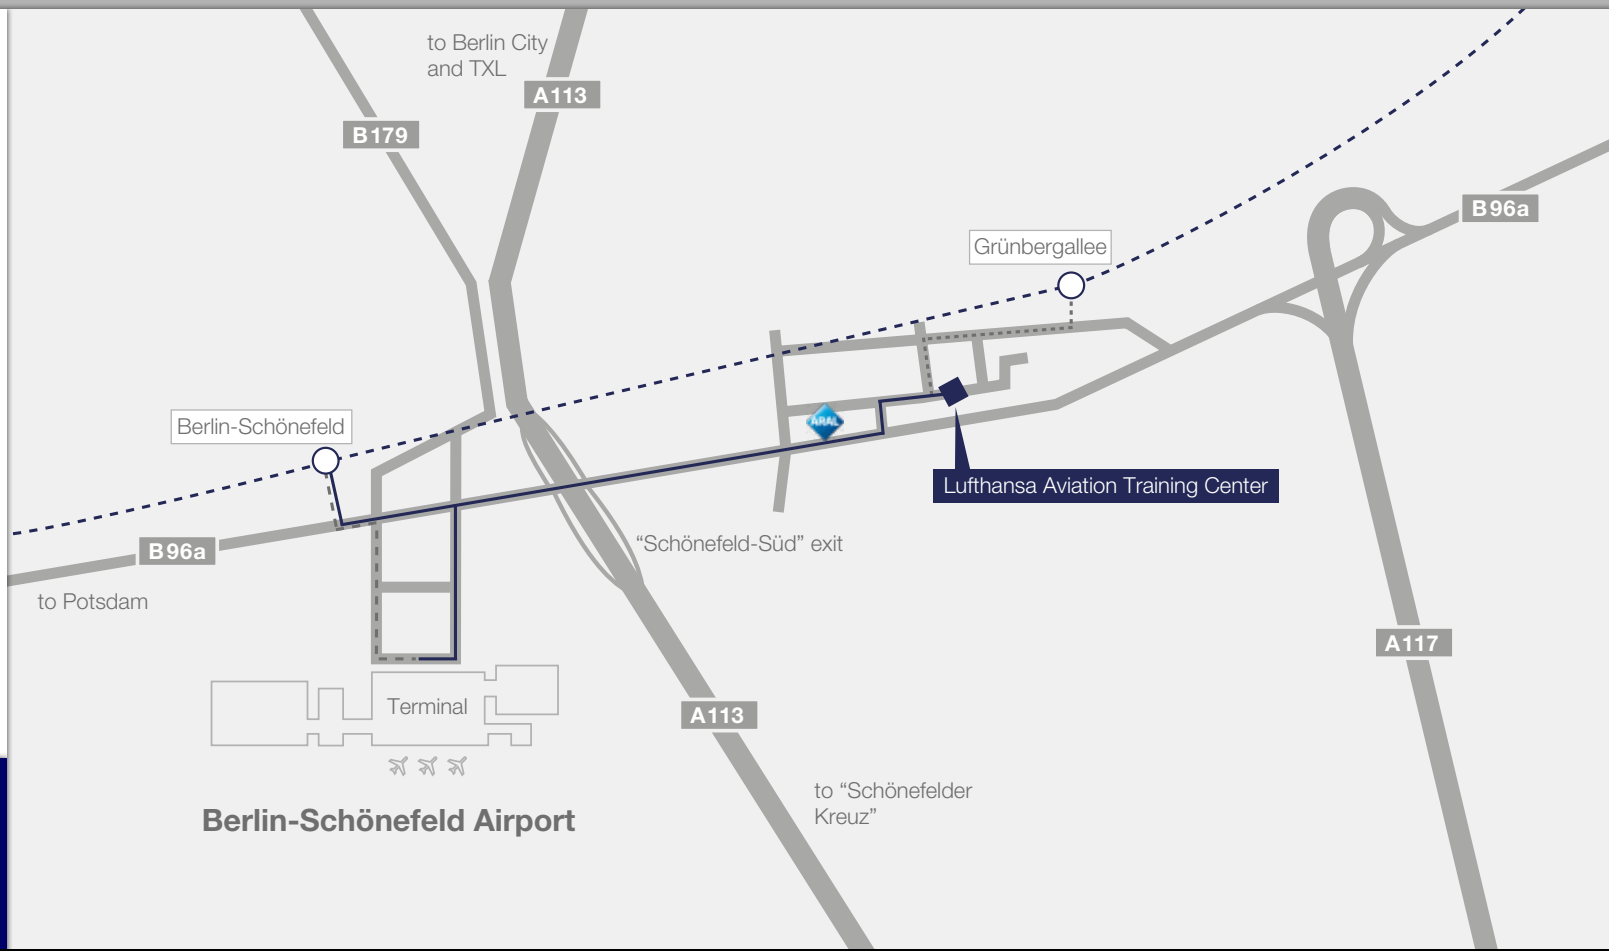

Directions / By Aircraft

You can take a taxi from the terminal to the Training Center at Schützenstrasse 10.

Alternatively, you can walk to the "Berlin-Schönefeld" train station and take the S9 suburban train to "Grünbergallee" station. From there, it is a five-minute walk to the Training Center.

- Train station
- - - - By train
- By taxi
- - - - By foot

More information:

- **By Car** > 5
- **By Train and Bus** > 6
- **Bus Schedule** > 7