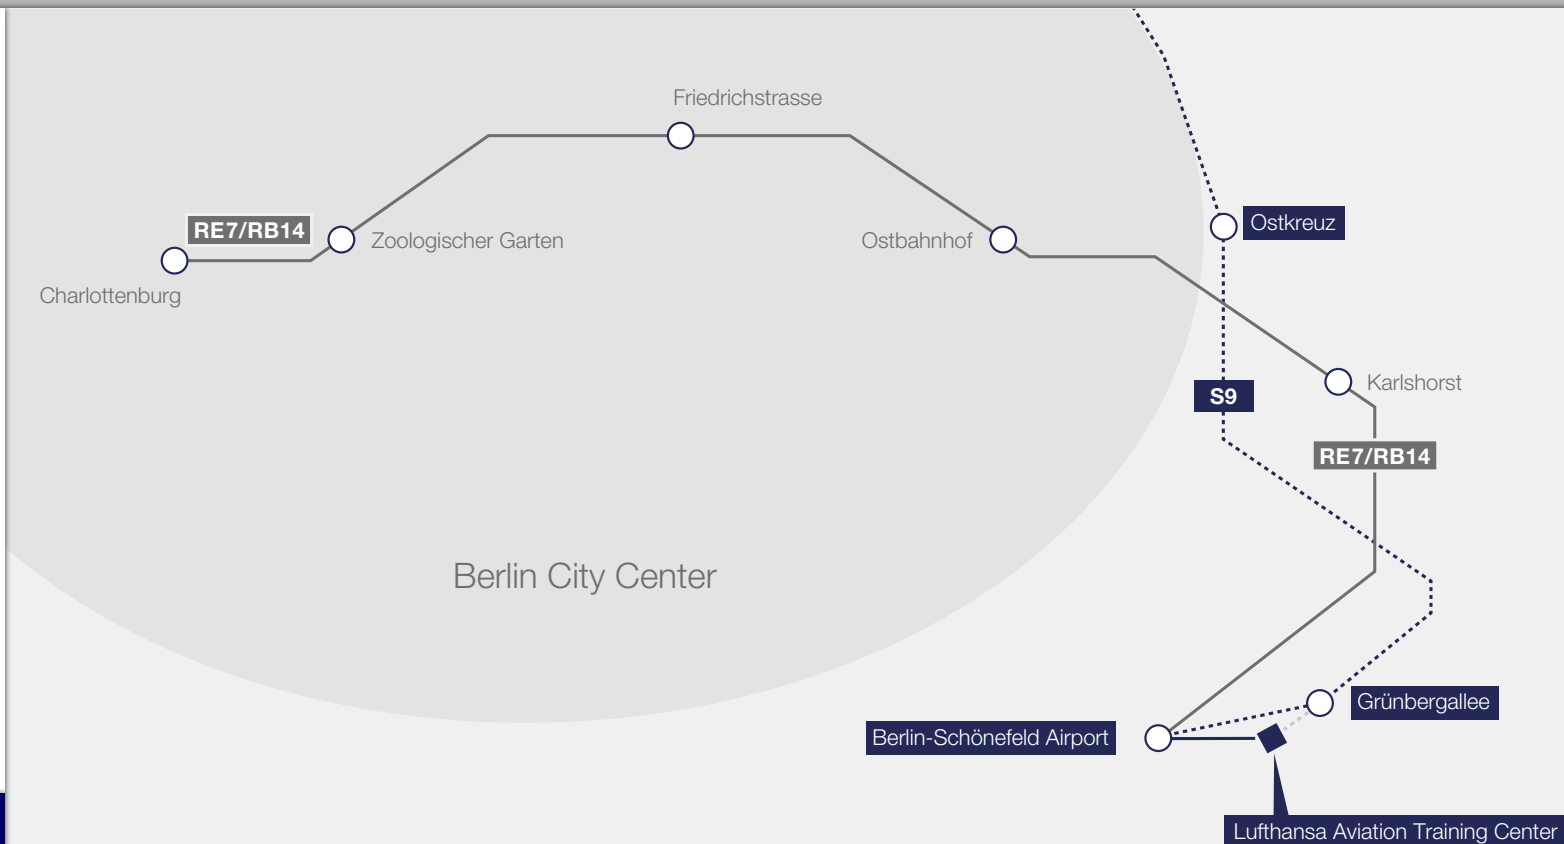

# Directions / By Car

The Lufthansa Aviation Training Center Berlin is easily accessible by car or taxi. From the A113 (“Schönefeld-Süd” exit) or the A117 highway, take the B96a as shown.

Important:  
Parking space outside the Training Center is limited. Please use public transport or crew transportation wherever possible.

— By car

More information:

- By Aircraft** > 4
- By Train and Bus** > 6
- Floor Plans** > 9

The S9 suburban train takes you from “Ostkreuz” to “Grünbergallee”. From there, it’s only a five-minute walk to the Training Center. From the city center, the RE7 and RB14 trains get you to the airport railway station in approximately 30 minutes. It’s a five-minute taxi ride from there to the Training Center.

- Train station
- By RE7/RB14
- ⋯ By S9
- By taxi
- ⋯ By foot

More information:  
**Map Training Center** > 3  
**Train Schedule** > 8

Whether you want to get to Berlin City or to the Lufthansa Aviation Training Center Berlin, you'll never have to wait more than 30 minutes for the connection. The fastest and most direct connections from Berlin City center to the Lufthansa Aviation Training Center Berlin are the S9 suburban train via "Ostkreuz" to "Grünbergallee" and the RE7/RB14 train to "Berlin-Schönefeld Airport".

More information:  
**Map Training Center** > 3  
**By Train** > 8