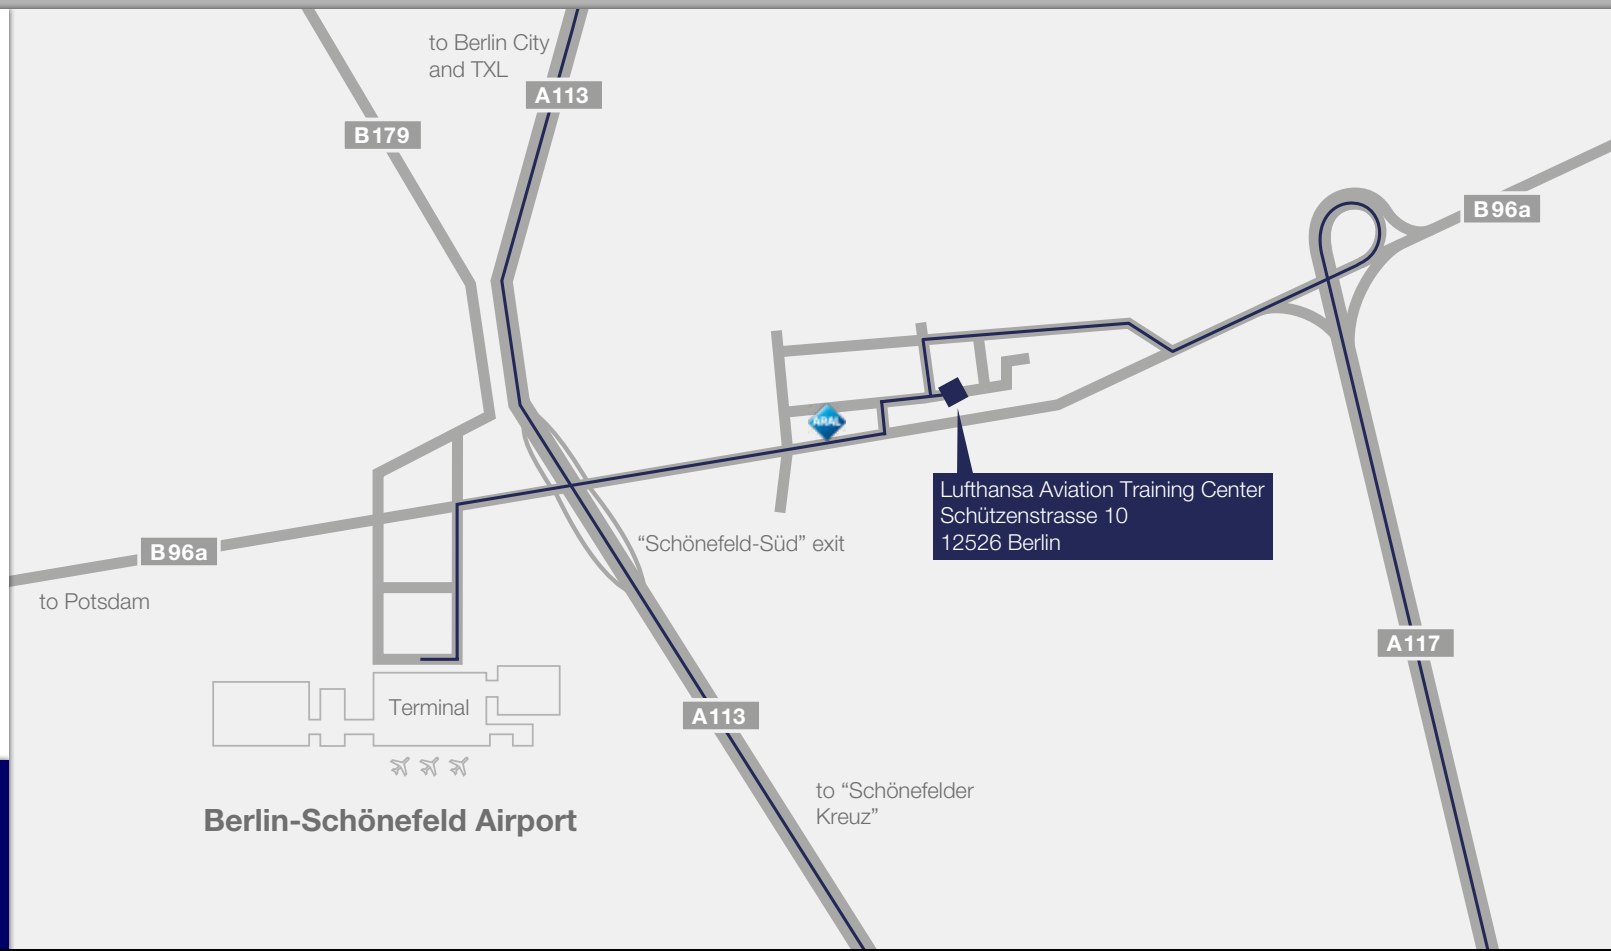

Directions / By Car

The Lufthansa Aviation Training Center Berlin is easily accessible by car or taxi. From the A113 (“Schönefeld-Süd” exit) or the A117 highway, take the B96a as shown.

Important:
Parking space outside the Training Center is limited. Please use public transport or crew transportation wherever possible.

— By car

More information:

- **By Aircraft** > 4
- **By Train and Bus** > 6
- **Floor Plans** > 9