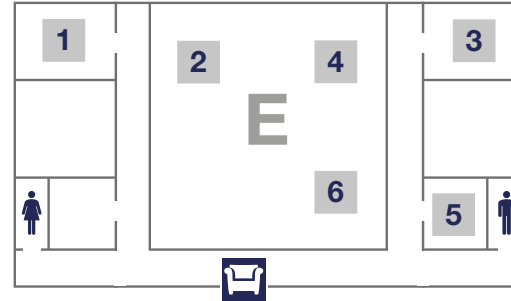

The Lufthansa Aviation Training Center Berlin features 12 Full-Flight Simulators, 2 Flat Panel Trainers for the A/C types Airbus A320, and CRJ200/700/900. You will also find 5 Flight Deck Mock-ups.

- B** Briefing Room
- CBT** Computer-Based Training
- SC** Service Center
- FPT** Flat Panel Trainer
- FMS** Flight Management System Trainer
- MU** Mock-up (Flight Deck)
- CR** Copy Room
- BR** Baggage Room
- P** Parking (P1)
- R** Restroom

- 1** MU 738-800
- 2** MU 777
- 3** MU A320
- 4** MU 737-300
- 5** FMS 737-800
- 6** MU CRJ
- 7** FPT A320
- 8** B A320
- 9** FPT CRJ
- 10** B CRJ

You can reach all simulators via the galleries on the First Floor.

- S** Full-Flight Simulator
- B** Briefing Room
-  Break Room
-  Prayer Room
-  Restroom

You can reach all simulators via the galleries on the First Floor.

- 1 B 777-200 FT62
- 2 S 777-200 FT62

- 3 B A320-200 FT44
- 4 S A320-200 FT44
- 5 B 757/767 FT74
- 6 S 757/767 FT74