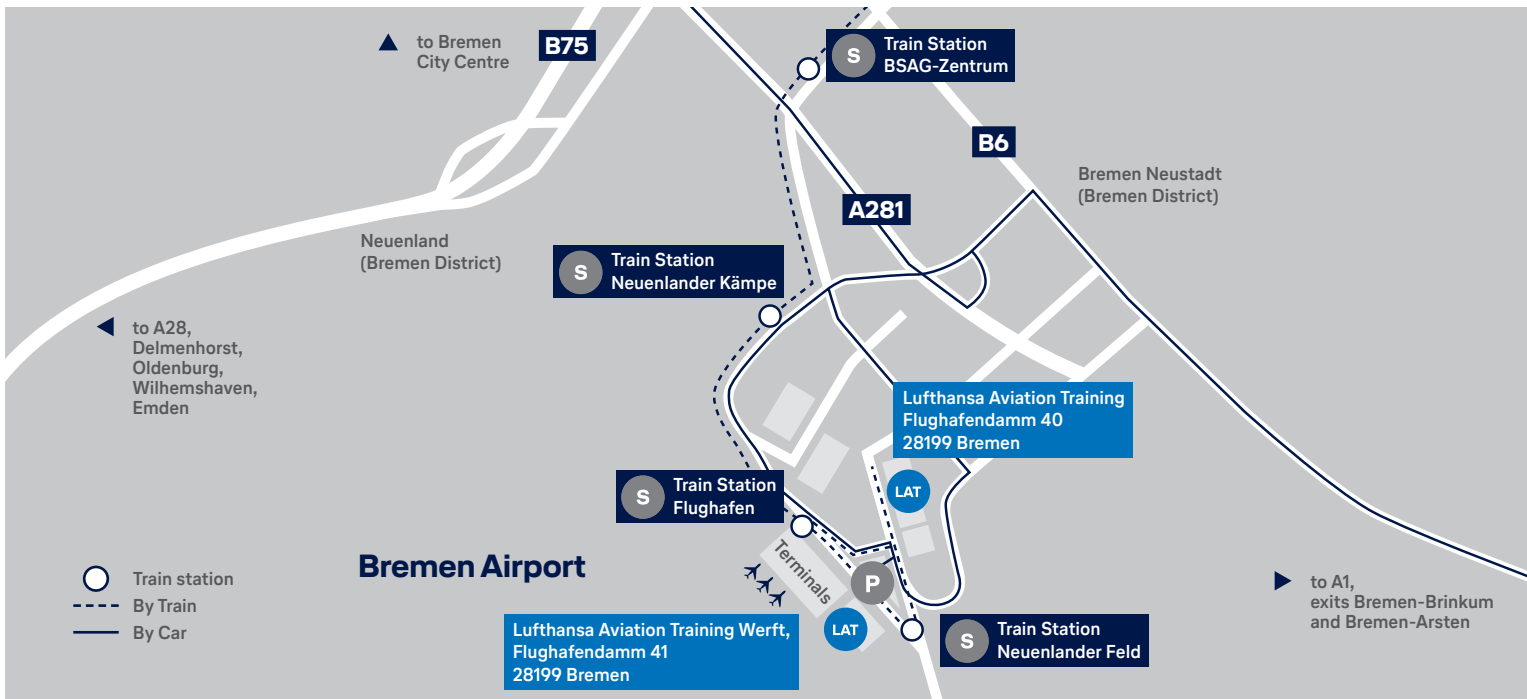

YOUR **TRAINING** GUIDE

Bremen

Lufthansa
Aviation Training

Home of Training Excellence

LUFTHANSA AVIATION TRAINING CENTER

The Lufthansa Aviation Training Center Bremen is located near the Bremen Airport.

Lufthansa Aviation Training Bremen GmbH
Verkehrsfliegerschule
Post Office Box 28 61 36
28361 Bremen
Germany