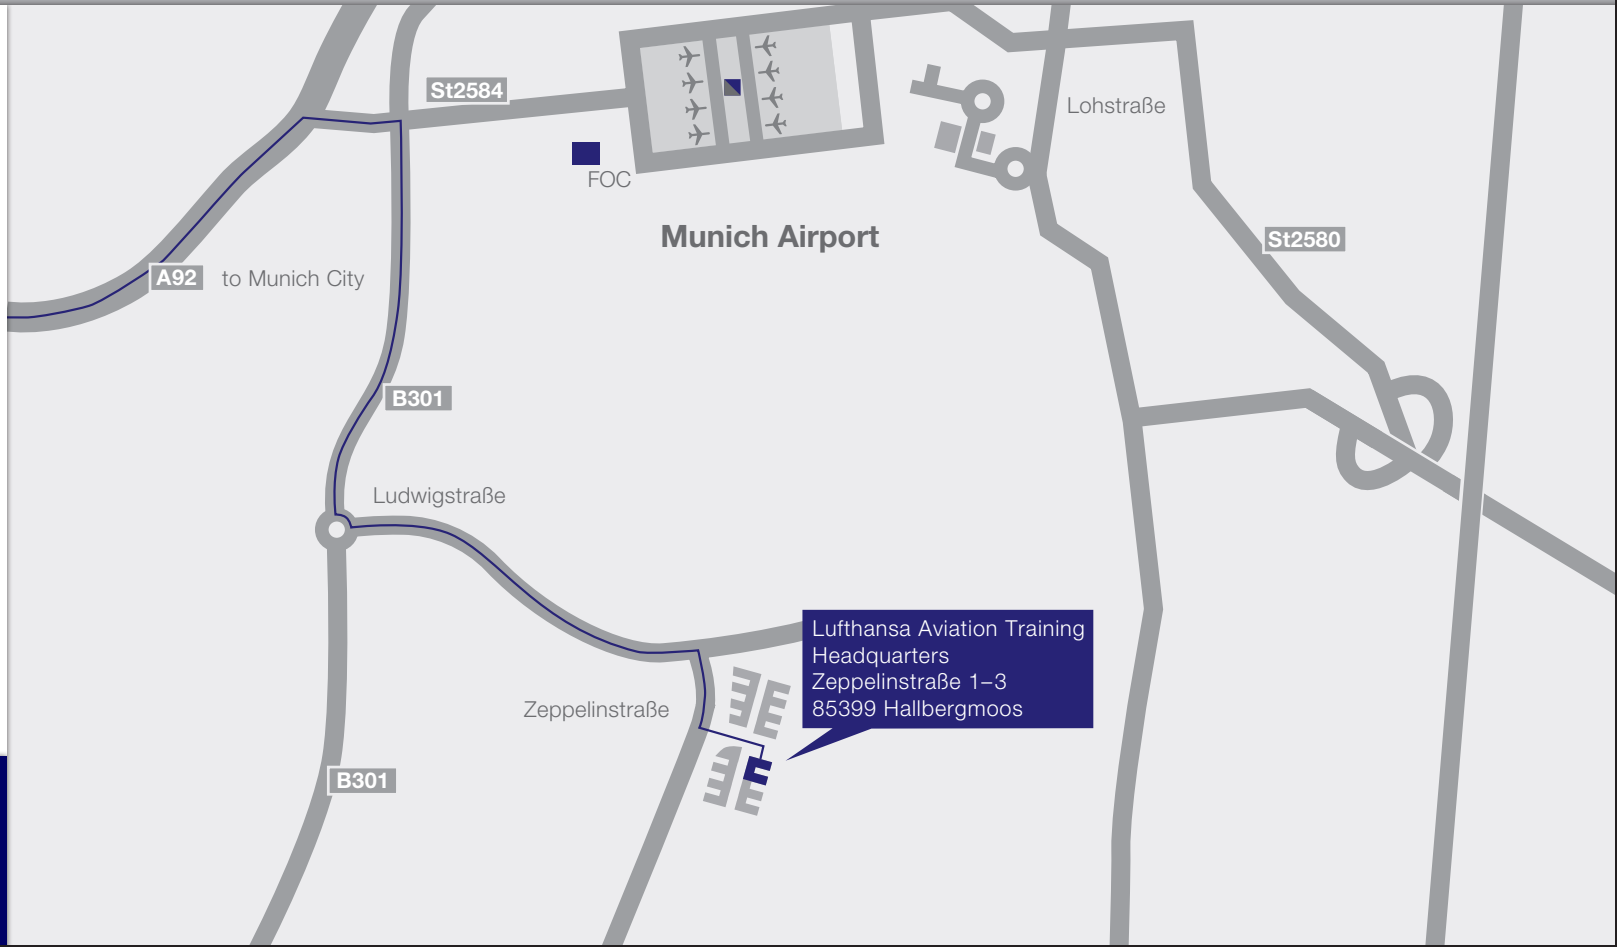

By Aircraft **4**

By Car **5**

By Train **6**

Map / Lufthansa Aviation Training Headquarters

The Lufthansa Aviation Training Headquarters is located near Munich Airport.

Zeppelinstraße 1–3
85399 Hallbergmoos
Haus Süd, 1. OG

More information:

- By Aircraft** > 4
- By Car** > 5
- By Train** > 6

Directions / By Aircraft

You can take a taxi to the Lufthansa Aviation Training Headquarters which is located on Zeppelinstraße 1–3.

Alternatively, consult the bus and general timetables of Munich Airport at: mw-muenchen.de

— By taxi

More information:

- By Car > 5
- By Train > 6

Directions / By Car

If you are coming from Munich on the A92 highway, take the St2584 road at the junction, then turn into road B301 and, at the traffic circle in the Spöckwiesen industrial zone, take the exit into Ludwigstraße and finally turn right into Zeppelinstraße.

— By car

More information:

By Aircraft

> 4

By Train

> 6

Lufthansa Aviation Training
Headquarters
Zeppelinstraße 1-3
85399 Hallbergmoos

Directions / By Train