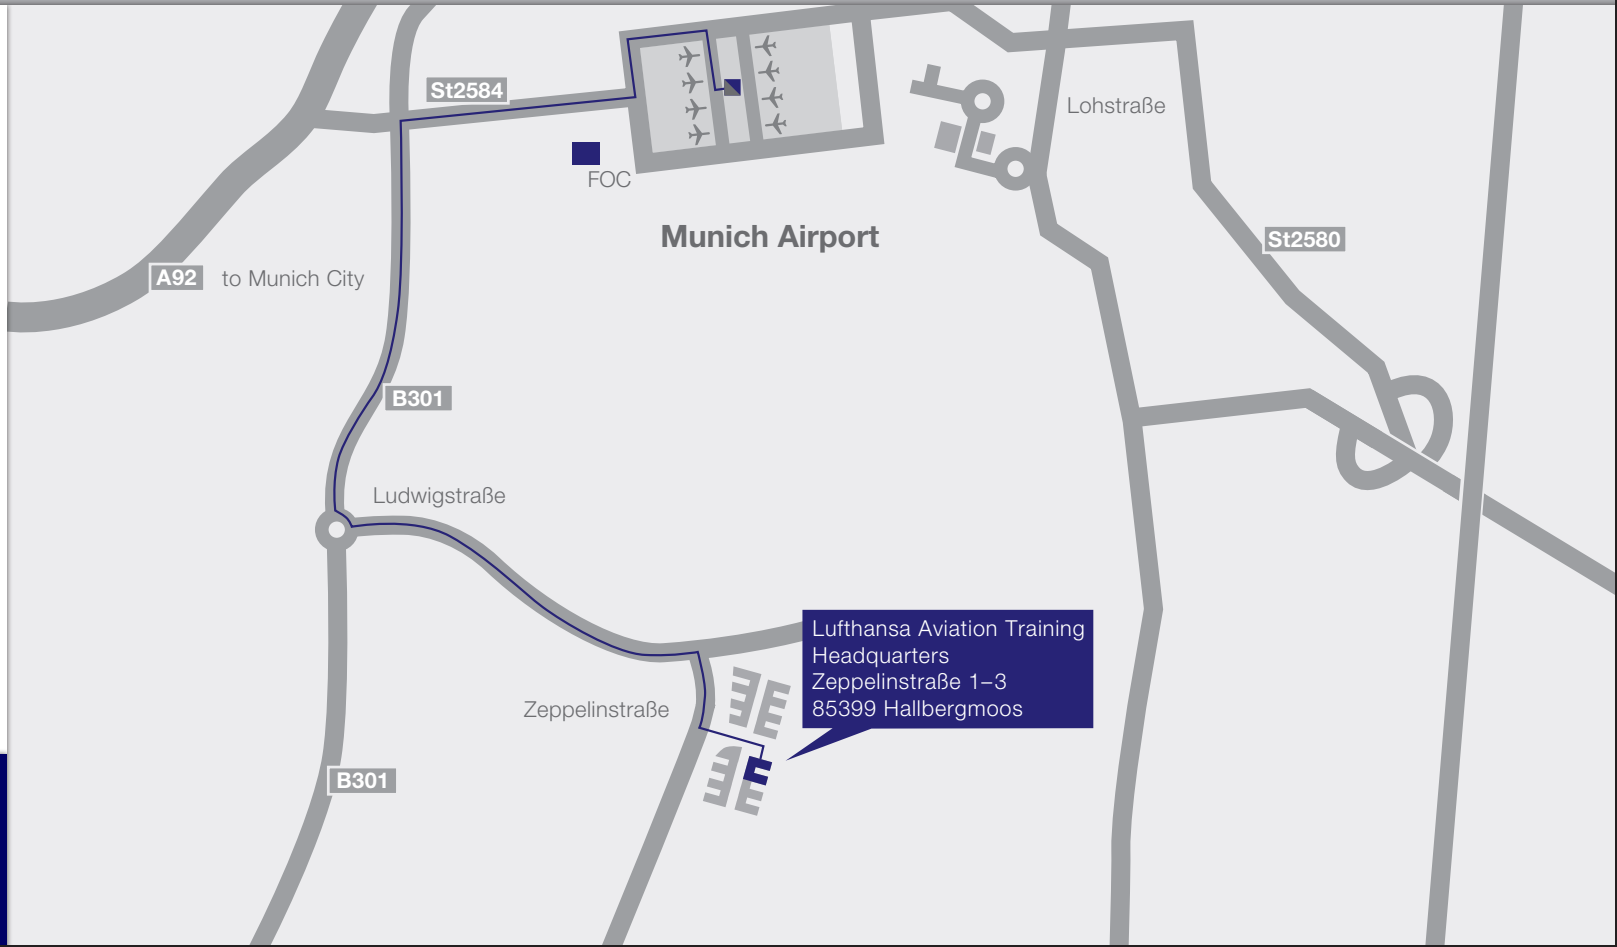

By Aircraft **4**

By Car **5**

By Train **6**

Map / Lufthansa Aviation Training Headquarters

The Lufthansa Aviation Training Headquarters is located near Munich Airport.

Zeppelinstraße 1–3
85399 Hallbergmoos
Haus Süd, 1. OG

More information:

- By Aircraft** > 4
- By Car** > 5
- By Train** > 6

Directions / By Aircraft

You can take a taxi to the Lufthansa Aviation Training Headquarters which is located on Zeppelinstraße 1–3.

Alternatively, consult the bus and general timetables of Munich Airport at: mw-muenchen.de

— By taxi

More information:

- By Car > 5
- By Train > 6

Directions / By Car

If you are coming from Munich on the A92 highway, take the St2584 road at the junction, then turn into road B301 and, at the traffic circle in the Spöckwiesen industrial zone, take the exit into Ludwigstraße and finally turn right into Zeppelinstraße.

— By car

More information:

By Aircraft

> 4

By Train

> 6

Lufthansa Aviation Training
Headquarters
Zeppelinstraße 1-3
85399 Hallbergmoos

Directions / By Train