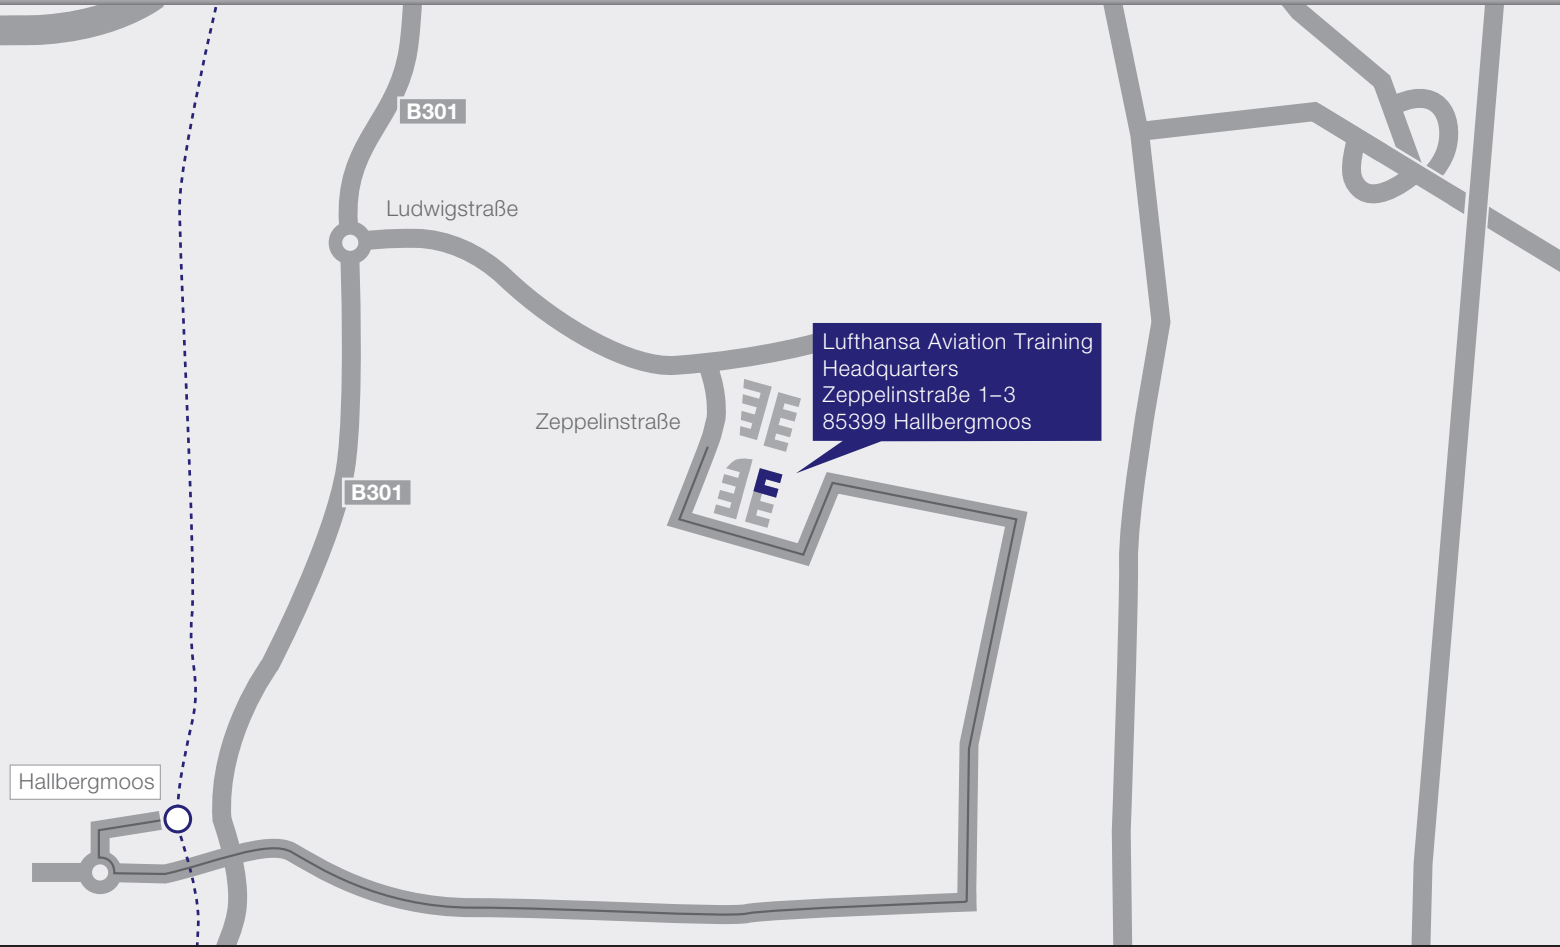

Directions / By Train

The S8 suburban trains connect Munich Central Station to Hallbergmoos. From there you can reach the Lufthansa Aviation Training Headquarters by Bus 698.

Exact departure times are found online at: mvw-muenchen.de

- Train station
- --- By suburban train
- Bus 698

More information:

- **By Aircraft**
- **By Car**