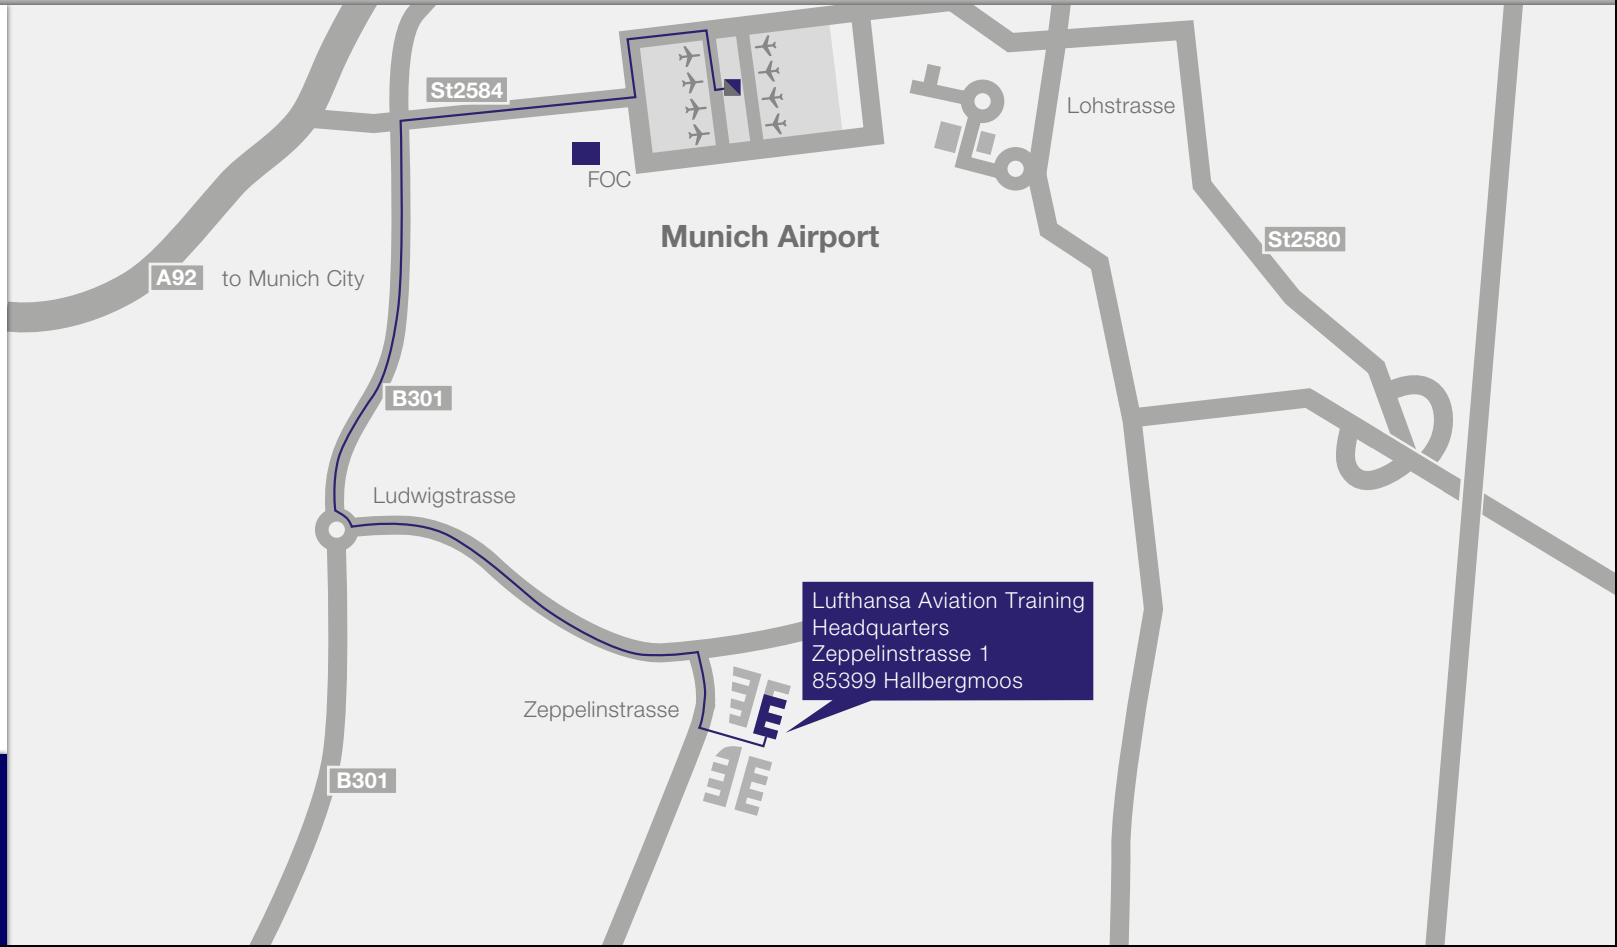

Lufthansa
Aviation Training

Train smart. Fly safe.

Hallbergmoos.

Headquarters

Guide.

Map

Lufthansa Aviation Training Headquarters **3**

Directions

By Aircraft **4**

By Car **5**

By Train **6**

Map / Lufthansa Aviation Training Headquarters

The Lufthansa Aviation Training Headquarters is located near Munich Airport.

Zeppelinstrasse 1
House North, Ground Floor
85399 Hallbergmoos

More information:

- By Aircraft > 4
- By Car > 5
- By Train > 6

Directions / By Aircraft

You can take a taxi to the Lufthansa Aviation Training Headquarters which is located on Zeppelinstrasse 1.

Alternatively, consult the bus and general timetables of Munich Airport at: mw-muenchen.de

— By taxi

More information:

- By Car > 5
- By Train > 6

Directions / By Car

If you are coming from Munich on the A92 highway, take the St2584 road at the junction, then turn into road B301 and, at the traffic circle in the Spöckwiesen industrial zone, take the exit into Ludwigstrasse and finally turn right into Zeppelinstrasse.